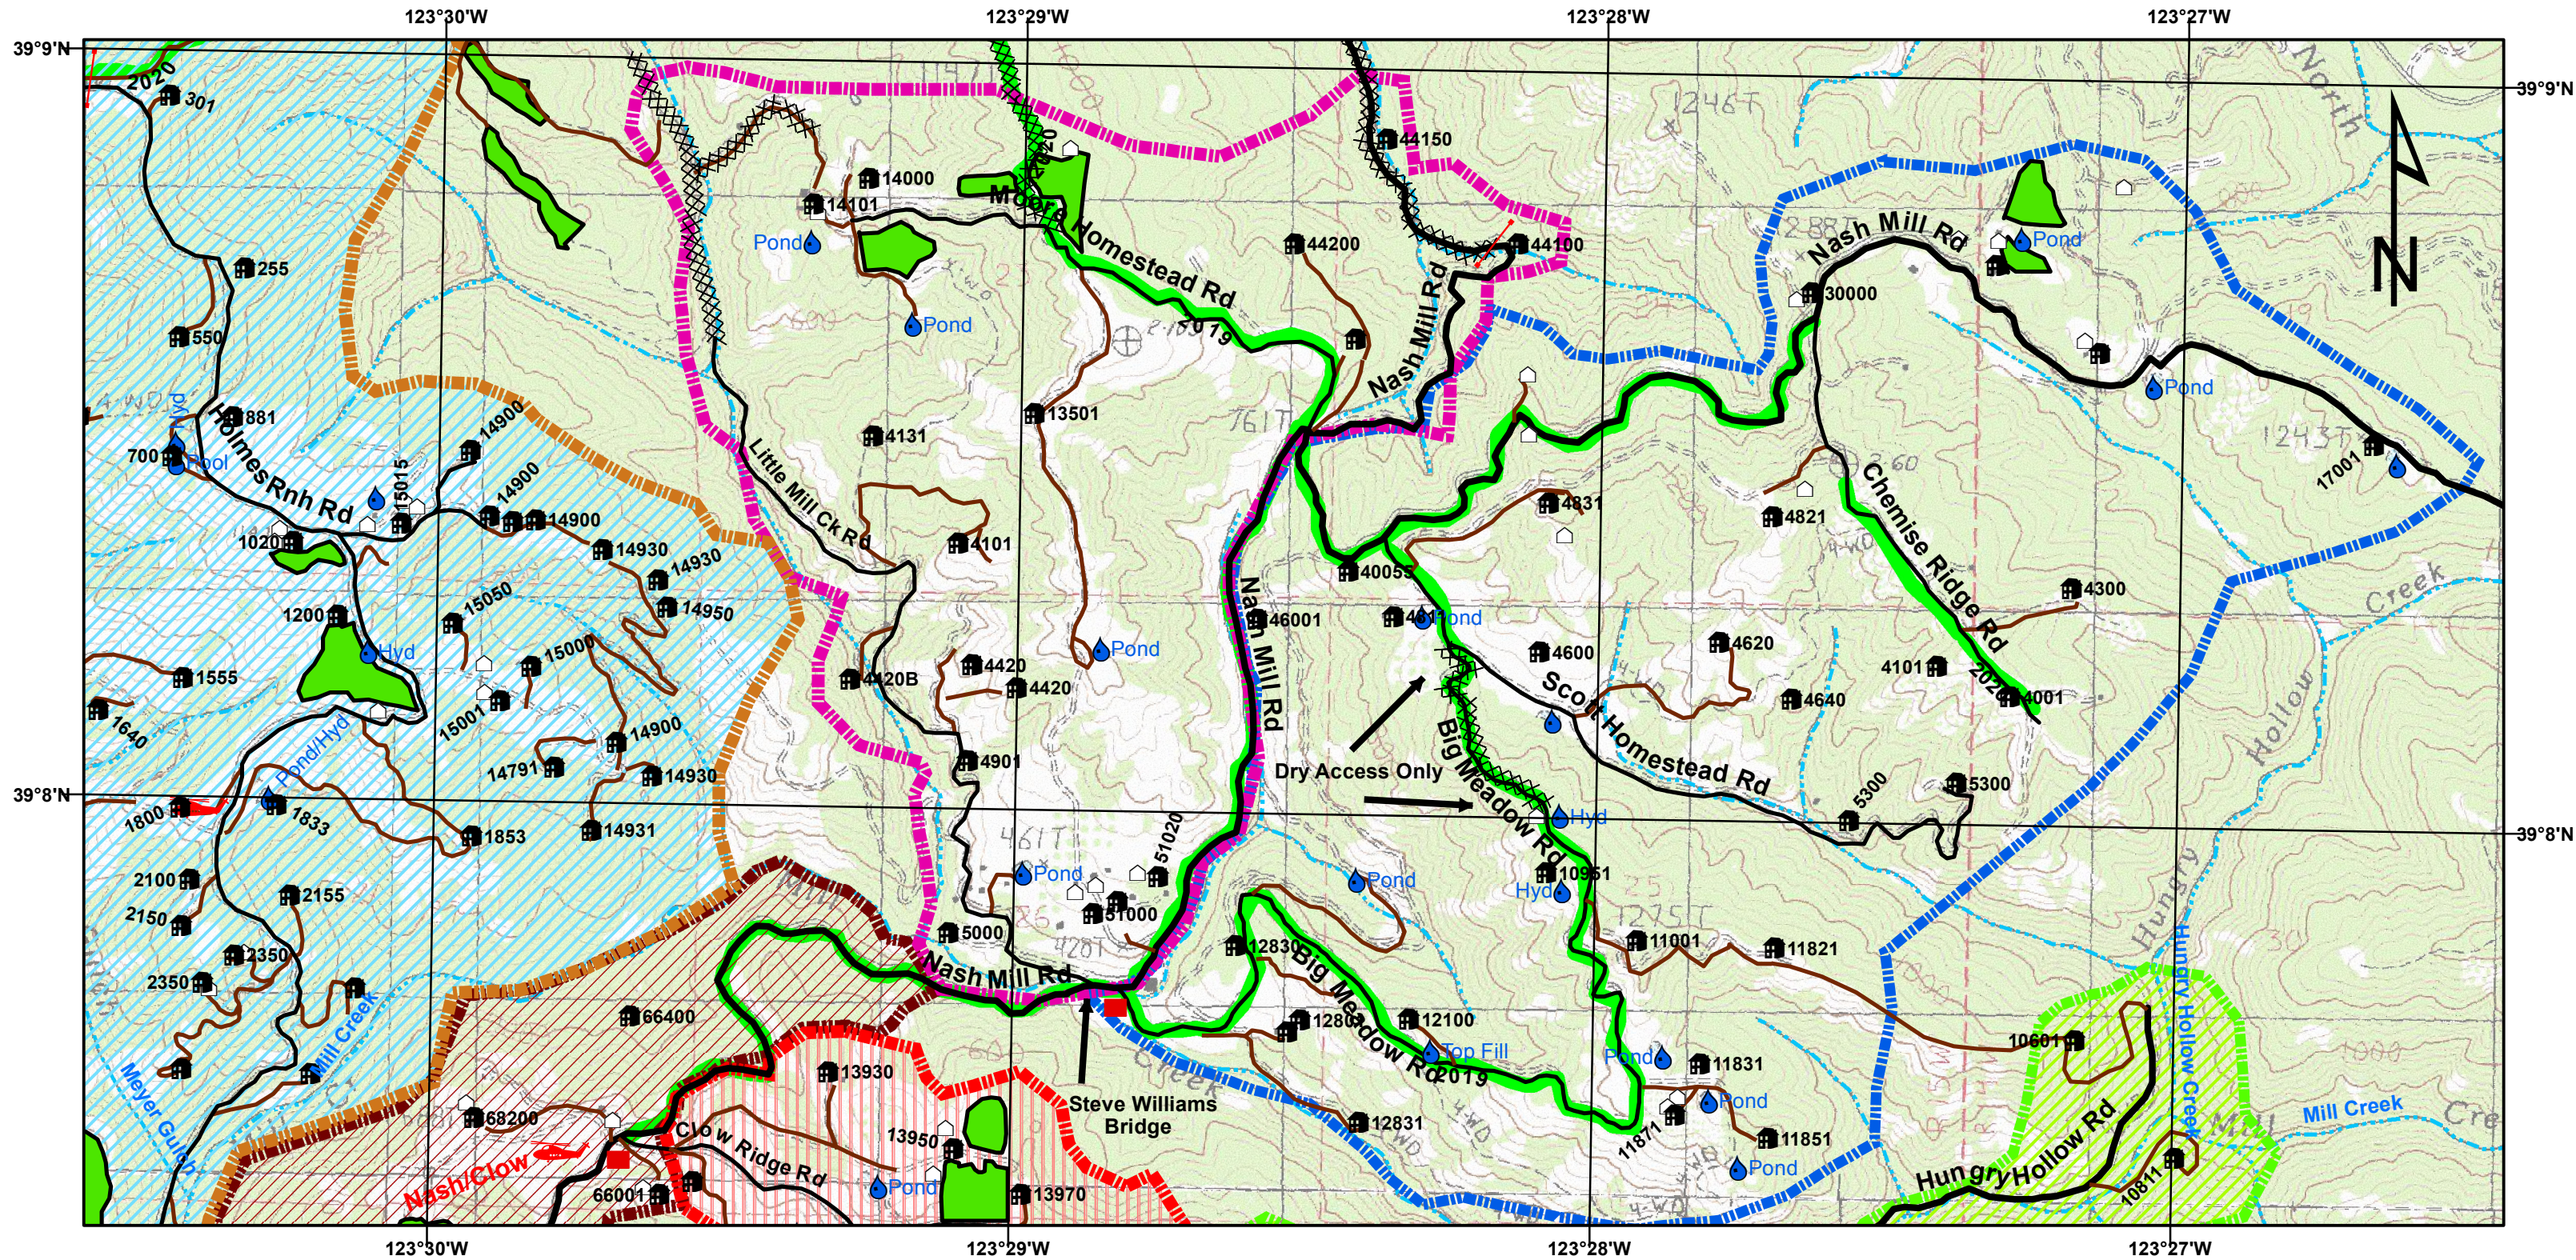

Nash Mill North Branch/Little Mill Creed 17

Feature totals from Little Mill Ck & Nash Mill North Branch CaRs Only

Legend

- 43 Houses
- 16 Other Buildings
- 12 Water Sources

- 1 Fire Boxes
- LZs
- Gates
- Vineyards
- Sheltered Fuel Break

- Unmaintained Rd
- Nash Ranch North Branch CaR Bndry
- Nash Rnh South Branch CaR Bndry
- Holmes Ranch CaR Bndry

- Little Mill Ck CaR Bndry
- Hungry Hollow CaR Bndry
- Clow Ridge West Branch CaR

0 0.25 0.5 Miles

Field Checked April 2019
Last Reviewed 2/14/22